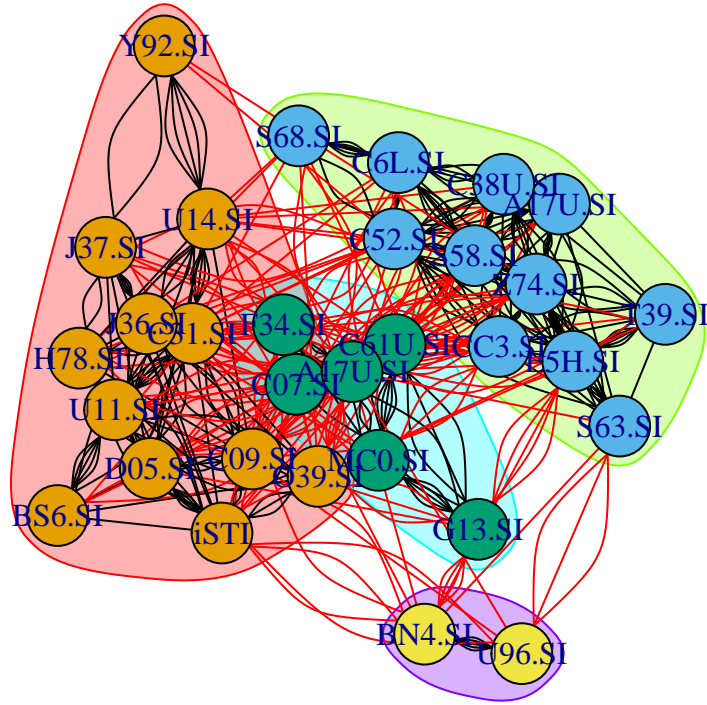

Communities Using Calibrated Volatilities

STI_D4W_SINGAPORE During Last 100 Months

Faysal El Khattabi (_OiO_)
Sat Nov 11 13:10:29 2017

Communities Using Raw Volatilities

STI_D4W_SINGAPORE During Last 100 Months