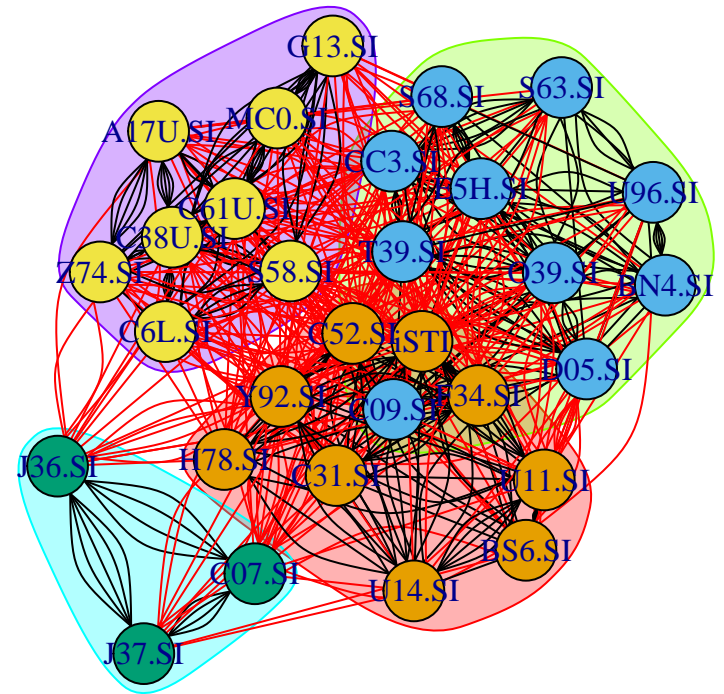

Communities Using Calibrated Volatilities

STI_D4W_SINGAPORE During Last 100 Months

Faysal El Khattabi (_OiO_)
Sat Nov 11 13:10:29 2017

Communities Using Raw Volatilities

STI_D4W_SINGAPORE During Last 100 Months